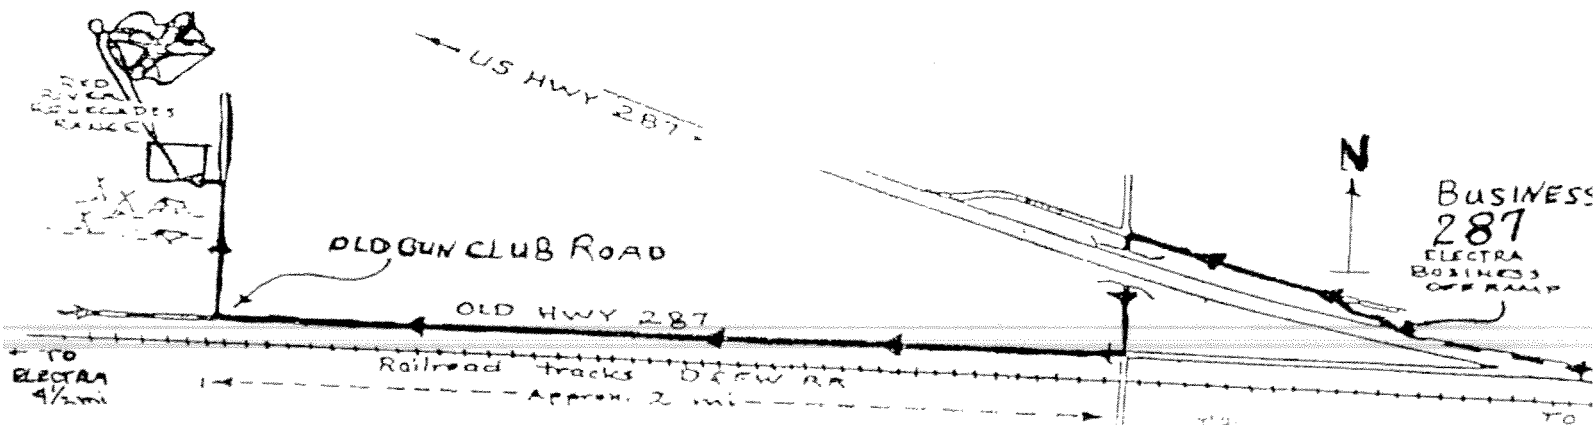

Prizes will be awarded for the first three places.

There will not be a Snack Bar during the shoot.

TURKEY SHOOT MATCH SCHEDULE

MATCH	YARD & TARGET	SIGHTS	POSITION	SHOTS	Re-Entry
	PERCUSSION				
1	25yd. Turkey	AM	OH	5	“
2	50yd. Deer	AM	OH	5	“
3	50yd. Raccoon	AM	OH	5	“
4	100yd. Large Buffalo	AM	Bench	5	“
	FLINTLOCK				
5	25yd. Turkey	Open	OH	5	“
6	25yd. Nightmare	Open	OH	5	“
7	50yd. Fox	Open	OH	5	“
8	75yd. Antelope	Open	OH	5	“
	MUSKET				
9	25yd. Small Buffalo	Issue	OH	5	“
10	50yd. Antelope	Issue	OH	5	“
11	100yd. Large Buffalo	Issue	Bench	5	“
	HANDGUN				
12	25yd. Bear	AM	OH	10	“
13	50yd. Large Buffalo	AM	OH	10	“
	LADIES				
14	25yd. Crow	AM	OH	5	“
15	50yd. Small Buffalo	AM	OH	5	“
16	100yd. Large Buffalo	AM	Bench	5	“
	GREYBEARD				
17	50yd. Bear	AM	Bench	5	“
	JUNIORS				
18	25yd. Small Buffalo	AM	OH	5	“
19	50yd. Deer	AM	Bench	5	“
	SUB-JUNIOR				
20	25yd. Small Buffalo	AM	Bench	5	“
21	50yd. Large Buffalo	AM	Bench	5	“
	SMOOTHBORE				
22	25yd. Med. Buffalo	AM	OH	5	“
23	50yd. Lg. Buffalo	AM	OH	5	“
	NOVELTY				
24	25yd. 5 Crows	AM	OH	5	“